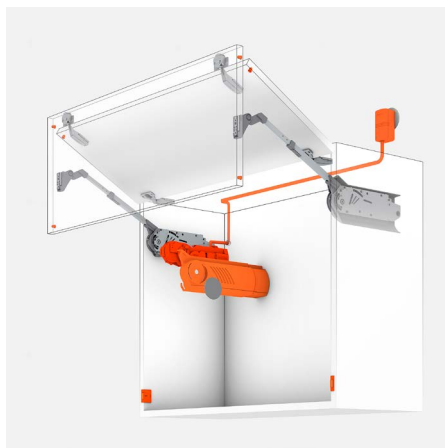

*prices are subject to change without prior notice

SERVO-DRIVE for AVENTOS HF

Bi-fold Lift System

SERVO-DRIVE

by Blum

Woodbased Fronts & Wide Aluminum Frames

Carcase Height	Carcase Width	Ordering Code (Servo-Drive unit)	Retail Price/set (Servo-Drive unit)	Ordering Code (Servo-Drive unit w/ power supply)	Retail Price/set (Servo-Drive unit w/ power supply)
500mm	600mm	HF2232.5060.WW.SD	₱ 43,840.00	HF2232.5060.WW.SDPS	₱ 57,690.00
500mm	900mm	HF2232.5090.WW.SD	₱ 43,840.00	HF2232.5090.WW.SDPS	₱ 57,690.00
500mm	1200mm	HF2232.50120.WW.SD	₱ 44,575.00	HF2232.50120.WW.SDPS	₱ 58,425.00
576mm	600mm	HF2235.5760.WW.SD	₱ 44,130.00	HF2235.5760.WW.SDPS	₱ 57,980.00
576mm	900mm	HF2235.5790.WW.SD	₱ 44,130.00	HF2235.5790.WW.SDPS	₱ 57,980.00
576mm	1200mm	HF2535.57120.WW.SD	₱ 45,270.00	HF2535.57120.WW.SDPS	₱ 59,120.00
720mm	600mm	HF2238.7260.WW.SD	₱ 44,710.00	HF2238.7260.WW.SDPS	₱ 58,560.00
720mm	900mm	HF2538.7290.WW.SD	₱ 45,115.00	HF2538.7290.WW.SDPS	₱ 58,965.00
720mm	1200mm	HF2538.72120.WW.SD	₱ 45,850.00	HF2538.72120.WW.SDPS	₱ 59,700.00
750mm	600mm	HF2238.7560.WW.SD	₱ 44,710.00	HF2238.7560.WW.SDPS	₱ 58,560.00
750mm	900mm	HF2538.7590.WW.SD	₱ 45,115.00	HF2538.7590.WW.SDPS	₱ 58,965.00
750mm	1200mm	HF2838.75120.WW.SD	₱ 46,430.00	HF2838.75120.WW.SDPS	₱ 60,280.00
1000mm	600mm	HF2539.10060.WW.SD	₱ 45,550.00	HF2539.10060.WW.SDPS	₱ 59,400.00
1000mm	900mm	HF2839.10090.WW.SD	₱ 46,130.00	HF2839.10090.WW.SDPS	₱ 59,980.00
1000mm	1200mm	HF2839.100120.WW.SD	₱ 46,865.00	HF2839.100120.WW.SDPS	₱ 60,710.00