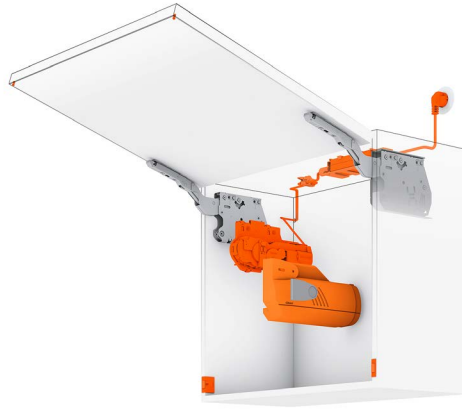

SERVO-DRIVE for AVENTOS HK

The electrical motion support system for stay lifts.

SERVO-DRIVE for Aventos HK

Stay Lift System

SERVO-DRIVE

by Blum

Woodbased Fronts

Carcase Height	Carcase Width	Ordering Code (Servo-Drive unit)	Retail Price/set (Servo-Drive unit)	Ordering Code (Servo-Drive unit w/ power supply)	Retail Price/set (Servo-Drive unit w/ power supply)
360mm	600mm	HK25.3660.WF.SD	₱ 43,140.00	HK25.3660.WF.SDPS	₱ 56,365.00
360mm	900mm	HK25.3690.WF.SD	₱ 43,140.00	HK25.3690.WF.SDPS	₱ 56,365.00
360mm	1200mm	HK27.36120.WF.SD	₱ 43,380.00	HK27.36120.WF.SDPS	₱ 56,605.00
375mm	600mm	HK25.3760.WF.SD	₱ 43,140.00	HK25.3760.WF.SDPS	₱ 56,365.00
375mm	900mm	HK27.3790.WF.SD	₱ 43,380.00	HK27.3790.WF.SDPS	₱ 56,605.00
375mm	1200mm	HK27.37120.WF.SD	₱ 43,380.00	HK27.37120.WF.SDPS	₱ 56,605.00
500mm	600mm	HK27.5060.WF.SD	₱ 43,380.00	HK27.5060.WF.SDPS	₱ 56,605.00
500mm	900mm	HK27.5090.WF.SD	₱ 43,380.00	HK27.5090.WF.SDPS	₱ 56,605.00
500mm	1200mm	HK29.50120.WF.SD	₱ 46,060.00	HK29.50120.WF.SDPS	₱ 59,285.00
576mm	600mm	HK27.5760.WF.SD	₱ 43,380.00	HK27.5760.WF.SDPS	₱ 56,605.00
576mm	900mm	HK29.5790.WF.SD	₱ 46,060.00	HK29.5790.WF.SDPS	₱ 59,285.00
576mm	1200mm	HK29.57120.WF.SD	₱ 46,060.00	HK29.57120.WF.SDPS	₱ 59,285.00