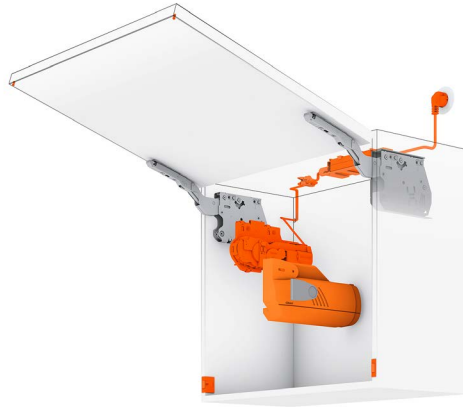

*prices are subject to change without prior notice

SERVO-DRIVE for Aventos HK

Stay Lift System

SERVO-DRIVE

by Blum

Narrow Aluminum Frames

Carcase Height	Carcase Width	Ordering Code (Servo-Drive unit)	Retail Price/set (Servo-Drive unit)	Ordering Code (Servo-Drive unit w/ power supply)	Retail Price/set (Servo-Drive unit w/ power supply)
360mm	600mm	HK25.3660.NA.SD	₱ 44,290.00	HK25.3660.NA.SDPS	₱ 57,515.00
360mm	900mm	HK25.3690.NA.SD	₱ 44,290.00	HK25.3690.NA.SDPS	₱ 57,515.00
360mm	1200mm	HK27.36120.NA.SD	₱ 44,535.00	HK27.36120.NA.SDPS	₱ 57,755.00
360mm	1800mm	HK27.36180.NA.SD	₱ 44,535.00	HK27.36180.NA.SDPS	₱ 57,755.00
375mm	600mm	HK25.3760.NA.SD	₱ 44,290.00	HK25.3760.NA.SDPS	₱ 57,515.00
375mm	900mm	HK27.3790.NA.SD	₱ 44,535.00	HK27.3790.NA.SDPS	₱ 57,755.00
375mm	1200mm	HK27.37120.NA.SD	₱ 44,535.00	HK27.37120.NA.SDPS	₱ 57,755.00
375mm	1800mm	HK27.37180.NA.SD	₱ 44,535.00	HK27.37180.NA.SDPS	₱ 57,755.00
500mm	600mm	HK27.5060.NA.SD	₱ 44,535.00	HK27.5060.NA.SDPS	₱ 57,755.00
500mm	900mm	HK27.5090.NA.SD	₱ 44,535.00	HK27.5090.NA.SDPS	₱ 57,755.00
500mm	1200mm	HK29.50120.NA.SD	₱ 47,210.00	HK29.50120.NA.SDPS	₱ 60,435.00
500mm	1800mm	HK29.50180.NA.SD	₱ 47,210.00	HK29.50180.NA.SDPS	₱ 60,435.00
576mm	600mm	HK27.5760.NA.SD	₱ 44,535.00	HK27.5760.NA.SDPS	₱ 57,755.00
576mm	900mm	HK27.5790.NA.SD	₱ 44,535.00	HK27.5790.NA.SDPS	₱ 57,755.00
576mm	1200mm	HK29.57120.NA.SD	₱ 47,210.00	HK29.57120.NA.SDPS	₱ 60,435.00
576mm	1800mm	HK29.57180.NA.SD	₱ 47,210.00	HK29.57180.NA.SDPS	₱ 60,435.00