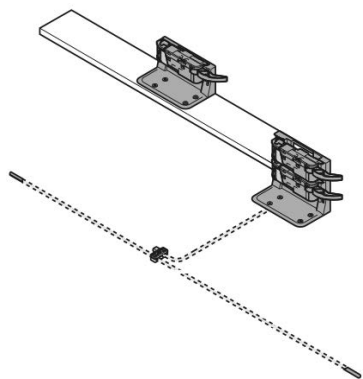

SERVO-DRIVE Tandembox/Legrabox Sink Unit

Ordering code

Retail price/set

3 units	Drive Unit
1 pc	Attachment bracket w/ cable, 1-tier
1 pc	Attachment bracket w/ cable, 2-tier
8 pcs	Distance bumper
2 pcs	Connecting node
2 pcs	Cable end protector
2 pcs	Cable clip
1 pc	Distribution cable, 1.2m

SD2SU

₱ 27,740.00

*prices are subject to change without prior notice