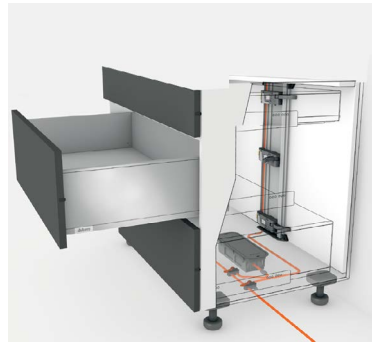

SERVO-DRIVE for TANDEMBOX/LEGRABOX

Carcase width = 450mm to 1200mm

SERVO-DRIVE

by Blum

SERVO-DRIVE Tandembox/Legrabox 3-drawer Standard cabinets

Ordering code

Retail price/set

- 3 units Drive Unit
- 1 pc Bracket profile
- 1 pc Distribution cable, 1.2m
- 1 pc Bracket profile attachment (upper)
- 1 pc Bracket profile attachment (lower)
- 8 pcs Distance bumper
- 1 pc Connecting node
- 1 pc Cable end protector
- 2 pcs Cable clip

SD3

₱ 29,815.00