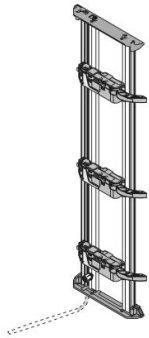

SD4

₱ 37,450.00

SERVO-DRIVE for Tandembox/Legrabox 3-drawer Standard cabinets with Transformer

Ordering code

Retail price/set

- 3 units Drive Unit
- 1 pc Bracket profile
- 1 pc Distribution cable, 1.2m
- 1 pc Bracket profile attachment (upper)
- 1 pc Bracket profile attachment (lower)
- 8 pcs Distance bumper
- 2 pcs Connecting node
- 2 pcs Cable end protector
- 2 pcs Cable clip
- 1 unit Transformer 100W
- 1 pc Flex (power cord)
- 1 pc Transformer unit housing for base fixing

SD3T

₱ 43,640.00

SERVO-DRIVE for TANDEMBOX/LEGRABOX

Carcase width = 450mm to 1200mm

SERVO-DRIVE

by Blum

SERVO-DRIVE Tandembox/Legrabox 3-drawer Standard cabinets

Ordering code

Retail price/set

- 3 units Drive Unit
- 1 pc Bracket profile
- 1 pc Distribution cable, 1.2m
- 1 pc Bracket profile attachment (upper)
- 1 pc Bracket profile attachment (lower)
- 8 pcs Distance bumper
- 1 pc Connecting node
- 1 pc Cable end protector
- 2 pcs Cable clip

SD3

₱ 29,815.00

SERVO-DRIVE for Tandembox/Legrabox 2-drawer Standard cabinets with Transformer

Ordering code

Retail price/set

- 2 units Drive Unit
- 1 pc Bracket profile
- 1 pc Distribution cable, 1.2m
- 1 pc Bracket profile attachment (upper)
- 1 pc Bracket profile attachment (lower)
- 8 pcs Distance bumper
- 2 pcs Connecting node
- 2 pcs Cable end protector
- 2 pcs Cable clip
- 1 unit Transformer 100W
- 1 pc Flex (power cord)
- 1 pc Transformer unit housing for base fixing