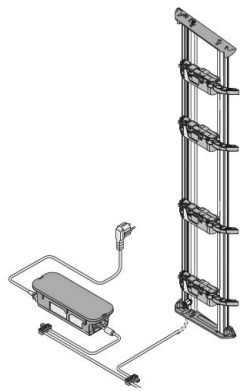

Carcase width = 450mm to 1200mm

SERVO-DRIVE

by Blum

SERVO-DRIVE for Tandembox/Legrabox 4-drawer Standard cabinets with Transformer

Ordering code

Retail price/set

- 4 units Drive Unit
- 1 pc Bracket profile
- 1 pc Distribution cable, 1.2m
- 1 pc Bracket profile attachment (upper)
- 1 pc Bracket profile attachment (lower)
- 8 pcs Distance bumper
- 2 pcs Connecting node
- 2 pcs Cable end protector
- 2 pcs Cable clip
- 1 unit Transformer 100W
- 1 pc Flex (power cord)
- 1 pc Transformer unit housing for base fixing

SD4T

₱ 51,280.00

SERVO-DRIVE Tandembox/Legrabox 4-drawer Standard cabinets

Ordering code

Retail price/set

- 4 units Drive Unit
- 1 pc Bracket profile
- 1 pc Distribution cable, 1.2m
- 1 pc Bracket profile attachment (upper)
- 1 pc Bracket profile attachment (lower)
- 8 pcs Distance bumper
- 1 pc Connecting node
- 1 pc Cable end protector
- 2 pcs Cable clip

SD4

₱ 37,450.00

SERVO-DRIVE for Tandembox/Legrabox 3-drawer Standard cabinets with Transformer

Ordering code

Retail price/set

- 3 units Drive Unit
- 1 pc Bracket profile
- 1 pc Distribution cable, 1.2m
- 1 pc Bracket profile attachment (upper)
- 1 pc Bracket profile attachment (lower)
- 8 pcs Distance bumper
- 2 pcs Connecting node
- 2 pcs Cable end protector
- 2 pcs Cable clip
- 1 unit Transformer 100W
- 1 pc Flex (power cord)
- 1 pc Transformer unit housing for base fixing