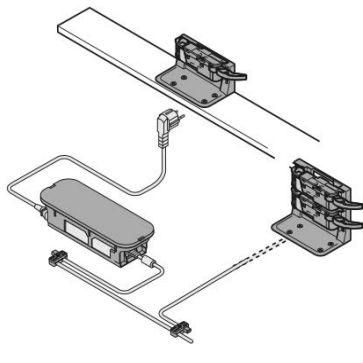

Retail price/set

1 unit	Drive Unit
1 pc	Bracket profile
1 pc	Distribution cable, 1.2m
1 pc	Bracket profile attachment (upper)
1 pc	Bracket profile attachment (lower)
4 pcs	Distance bumper
1 pc	Connecting node
1 pc	Cable end protector
2 pcs	Cable clip

SD1

₱ 14,245.00

SERVO-DRIVE Tandembox/Legrabox Sink Unit with Transformer

Ordering code

Retail price/set

3 units	Drive Unit
1 pc	Attachment bracket w/ cable, 1-tier
1 pc	Attachment bracket w/ cable, 2-tier
8 pcs	Distance bumper
2 pcs	Connecting node
2 pcs	Cable end protector
2 pcs	Cable clip
1 pc	Distribution cable, 1.2m
1 unit	Transformer 100W
1 pc	Flex (power cord)
1 pc	Transformer unit housing for base fixing