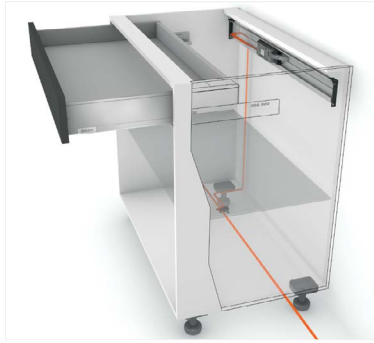

SD2

₱ 22,180.00

SERVO-DRIVE for TANDEMBOX/LEGRABOX

Carcase width = 450mm to 1200mm

SERVO-DRIVE

by Blum

SERVO-DRIVE for Tandembox/Legrabox 1-drawer Standard cabinets

Ordering code

Retail price/set

1 unit	Drive Unit
1 pc	Bracket profile
1 pc	Distribution cable, 1.2m
1 pc	Bracket profile attachment (upper)
1 pc	Bracket profile attachment (lower)
4 pcs	Distance bumper
1 pc	Connecting node
1 pc	Cable end protector
2 pcs	Cable clip

SD1

₱ 14,245.00

SERVO-DRIVE Tandembox/Legrabox Sink Unit with Transformer

Ordering code

Retail price/set

3 units	Drive Unit
1 pc	Attachment bracket w/ cable, 1-tier
1 pc	Attachment bracket w/ cable, 2-tier
8 pcs	Distance bumper
2 pcs	Connecting node
2 pcs	Cable end protector
2 pcs	Cable clip
1 pc	Distribution cable, 1.2m
1 unit	Transformer 100W
1 pc	Flex (power cord)
1 pc	Transformer unit housing for base fixing