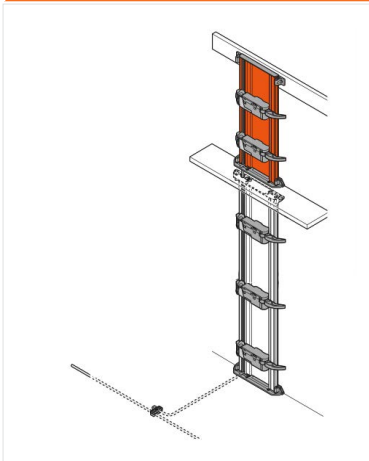

SERVO-DRIVE Tandembox/Legrabox 5-drawer Larder unit

Ordering code

Retail price/set

- 5 units Drive Unit
- 2 pcs Bracket profile
- 1 pc Distribution cable, 2m
- 2 pcs Bracket profile attachment (upper)
- 2 pcs Bracket profile attachment (lower)
- 1 pcs Connecting node
- 1 pc Cable end protector
- 4 pcs Cable clip

SD5LU

₱ 50,50.00