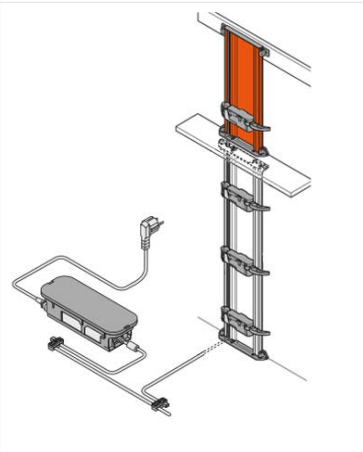

SD5LU

₱ 50,50.00

SERVO-DRIVE for TANDEMBOX/LEGRABOX

Carcase width = 450mm to 1200mm

SERVO-DRIVE

by Blum

SERVO-DRIVE Tandembox/Legrabox 4-drawer Larder unit

Ordering code

Retail price/set

- 4 units Drive Unit
- 2 pcs Bracket profile
- 1 pc Distribution cable, 2m
- 2 pcs Bracket profile attachment (upper)
- 2 pcs Bracket profile attachment (lower)
- 1 pcs Connecting node
- 1 pc Cable end protector
- 4 pcs Cable clip
- 1 unit Transformer 100W
- 1 pc Flex (power cord)
- 1 pc Transformer unit housing for base fixing