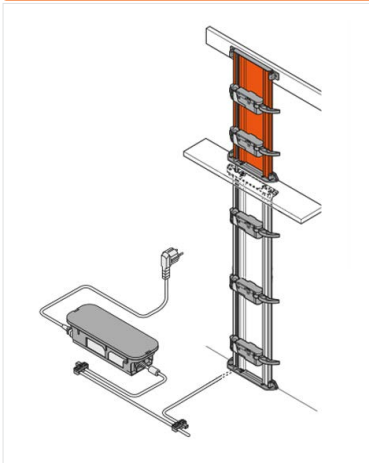

SERVO-DRIVE Tandembox/Legrabox 5-drawer Larder unit with Transformer

Ordering code

Retail price/set

- 5 units Drive Unit
- 2 pcs Bracket profile
- 1 pc Distribution cable, 2m
- 2 pcs Bracket profile attachment (upper)
- 2 pcs Bracket profile attachment (lower)
- 1 pcs Connecting node
- 1 pc Cable end protector
- 4 pcs Cable clip
- 1 unit Transformer 100W
- 1 pc Flex (power cord)
- 1 pc Transformer unit housing for base fixing

SD5LUT

₱ 63,270.00