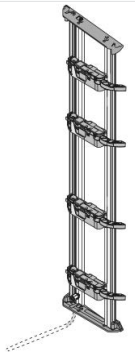

SERVO-DRIVE for BOX systems

With one soft touch, handle-less pull-outs, drawers and lift systems open effortlessly, thanks to SERVO-DRIVE – the electrical opening support system.

SERVO-DRIVE for TANDEMBOX/LEGRABOX

Carcase width = 450mm to 1200mm

SERVO-DRIVE

by Blum

SERVO-DRIVE for Tandembox/Legrabox 4-drawer Standard cabinets with Transformer

Ordering code

Retail price/set

- 4 units Drive Unit
- 1 pc Bracket profile
- 1 pc Distribution cable, 1.2m
- 1 pc Bracket profile attachment (upper)
- 1 pc Bracket profile attachment (lower)
- 8 pcs Distance bumper
- 2 pcs Connecting node
- 2 pcs Cable end protector
- 2 pcs Cable clip
- 1 unit Transformer 100W
- 1 pc Flex (power cord)
- 1 pc Transformer unit housing for base fixing

SD4T

₱ 51,280.00

SERVO-DRIVE Tandembox/Legrabox 4-drawer Standard cabinets

Ordering code

Retail price/set

- 4 units Drive Unit
- 1 pc Bracket profile
- 1 pc Distribution cable, 1.2m
- 1 pc Bracket profile attachment (upper)
- 1 pc Bracket profile attachment (lower)
- 8 pcs Distance bumper
- 1 pc Connecting node
- 1 pc Cable end protector
- 2 pcs Cable clip

SD4

₱ 37,450.00

SERVO-DRIVE for Tandembox/Legrabox 3-drawer Standard cabinets with Transformer

Ordering code

Retail price/set

- 3 units Drive Unit
- 1 pc Bracket profile
- 1 pc Distribution cable, 1.2m
- 1 pc Bracket profile attachment (upper)
- 1 pc Bracket profile attachment (lower)
- 8 pcs Distance bumper
- 2 pcs Connecting node
- 2 pcs Cable end protector
- 2 pcs Cable clip
- 1 unit Transformer 100W
- 1 pc Flex (power cord)
- 1 pc Transformer unit housing for base fixing