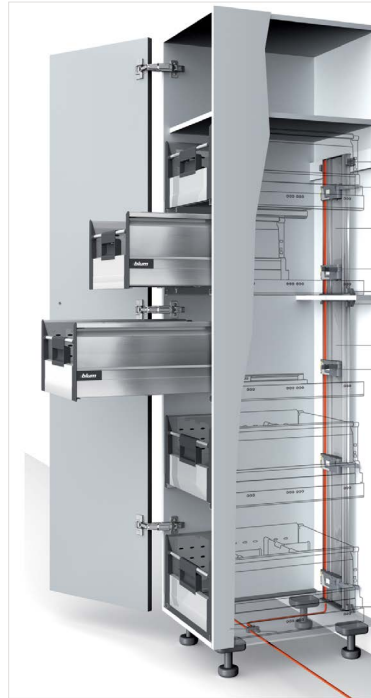

SERVO-DRIVE for TANDEMBOX/LEGRABOX

Carcase width = 450mm to 1200mm

SERVO-DRIVE

by Blum