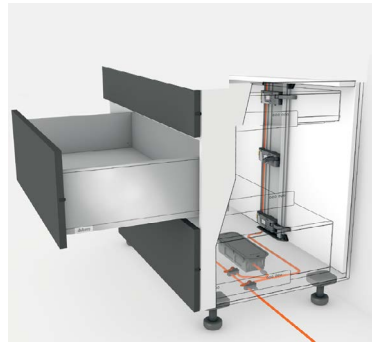

Carcase width = 450mm to 1200mm

SERVO-DRIVE

by Blum

SERVO-DRIVE for Tandembox/Legrabox 4-drawer Standard cabinets with Transformer

Ordering code

Retail price/set

- 4 units Drive Unit
- 1 pc Bracket profile
- 1 pc Distribution cable, 1.2m
- 1 pc Bracket profile attachment (upper)
- 1 pc Bracket profile attachment (lower)
- 8 pcs Distance bumper
- 2 pcs Connecting node
- 2 pcs Cable end protector
- 2 pcs Cable clip
- 1 unit Transformer 100W
- 1 pc Flex (power cord)
- 1 pc Transformer unit housing for base fixing

SD4

₱ 37,450.00

SERVO-DRIVE for Tandembox/Legrabox 3-drawer Standard cabinets with Transformer

Ordering code

Retail price/set

- 3 units Drive Unit
- 1 pc Bracket profile
- 1 pc Distribution cable, 1.2m
- 1 pc Bracket profile attachment (upper)
- 1 pc Bracket profile attachment (lower)
- 8 pcs Distance bumper
- 2 pcs Connecting node
- 2 pcs Cable end protector
- 2 pcs Cable clip
- 1 unit Transformer 100W
- 1 pc Flex (power cord)
- 1 pc Transformer unit housing for base fixing