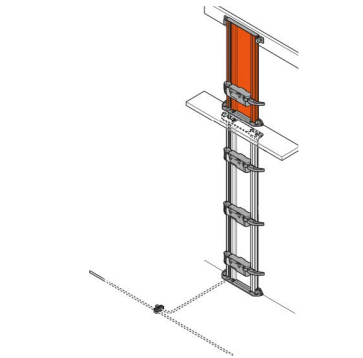

SERVO-DRIVE Tandembox/Legrabox 4-drawer Larder unit

Ordering code

Retail price/set

- 4 units Drive Unit
- 2 pcs Bracket profile
- 1 pc Distribution cable, 2m
- 2 pcs Bracket profile attachment (upper)
- 2 pcs Bracket profile attachment (lower)
- 1 pcs Connecting node
- 1 pc Cable end protector
- 4 pcs Cable clip

SD4LU

₱ 42,415.00

SERVO-DRIVE Accessories

Quantity

Retail price/set

Distribution cable, 6m

1 pc

₱ 2,075.00

Cable clip

1 pc

₱ 95.00

Cable end protector

1 pc

₱ 50.00

Synchronisation cable, 1200mm

1 pc

₱ 1,095.00

*prices are subject to change without prior notice