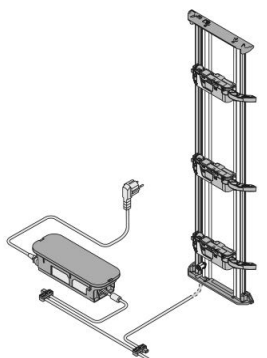

Carcase width = 450mm to 1200mm

SERVO-DRIVE

by Blum

SERVO-DRIVE for Tandembox/Legrabox 4-drawer Standard cabinets with Transformer

Ordering code

Retail price/set

- 4 units Drive Unit
- 1 pc Bracket profile
- 1 pc Distribution cable, 1.2m
- 1 pc Bracket profile attachment (upper)
- 1 pc Bracket profile attachment (lower)
- 8 pcs Distance bumper
- 2 pcs Connecting node
- 2 pcs Cable end protector
- 2 pcs Cable clip
- 1 unit Transformer 100W
- 1 pc Flex (power cord)
- 1 pc Transformer unit housing for base fixing

SD4T

₱ 51,280.00

SERVO-DRIVE Tandembox/Legrabox 4-drawer Standard cabinets

Ordering code

Retail price/set

- 4 units Drive Unit
- 1 pc Bracket profile
- 1 pc Distribution cable, 1.2m
- 1 pc Bracket profile attachment (upper)
- 1 pc Bracket profile attachment (lower)
- 8 pcs Distance bumper
- 1 pc Connecting node
- 1 pc Cable end protector
- 2 pcs Cable clip

SD4

₱ 37,450.00

SERVO-DRIVE for Tandembox/Legrabox 3-drawer Standard cabinets with Transformer

Ordering code

Retail price/set

- 3 units Drive Unit
- 1 pc Bracket profile
- 1 pc Distribution cable, 1.2m
- 1 pc Bracket profile attachment (upper)
- 1 pc Bracket profile attachment (lower)
- 8 pcs Distance bumper
- 2 pcs Connecting node
- 2 pcs Cable end protector
- 2 pcs Cable clip
- 1 unit Transformer 100W
- 1 pc Flex (power cord)
- 1 pc Transformer unit housing for base fixing

Retail price/set

- 3 units Drive Unit
- 1 pc Bracket profile
- 1 pc Distribution cable, 1.2m
- 1 pc Bracket profile attachment (upper)
- 1 pc Bracket profile attachment (lower)
- 8 pcs Distance bumper
- 1 pc Connecting node
- 1 pc Cable end protector
- 2 pcs Cable clip