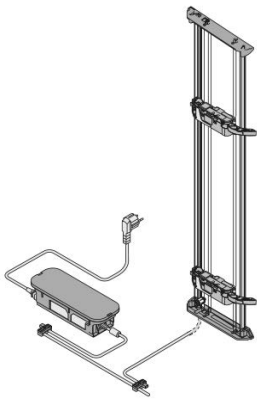

Retail price/set

- 3 units Drive Unit
- 1 pc Bracket profile
- 1 pc Distribution cable, 1.2m
- 1 pc Bracket profile attachment (upper)
- 1 pc Bracket profile attachment (lower)
- 8 pcs Distance bumper
- 1 pc Connecting node
- 1 pc Cable end protector
- 2 pcs Cable clip

SD3

₱ 29,815.00

SERVO-DRIVE for Tandembox/Legrabox 2-drawer Standard cabinets with Transformer

Ordering code

Retail price/set

- 2 units Drive Unit
- 1 pc Bracket profile
- 1 pc Distribution cable, 1.2m
- 1 pc Bracket profile attachment (upper)
- 1 pc Bracket profile attachment (lower)
- 8 pcs Distance bumper
- 2 pcs Connecting node
- 2 pcs Cable end protector
- 2 pcs Cable clip
- 1 unit Transformer 100W
- 1 pc Flex (power cord)
- 1 pc Transformer unit housing for base fixing

SD2T

₱ 36,005.00

SERVO-DRIVE Tandembox/Legrabox 2-drawer Standard cabinets

Ordering code

Retail price/set

- 2 units Drive Unit
- 1 pc Bracket profile
- 1 pc Distribution cable, 1.2m
- 1 pc Bracket profile attachment (upper)
- 1 pc Bracket profile attachment (lower)
- 8 pcs Distance bumper
- 1 pc Connecting node
- 1 pc Cable end protector
- 2 pcs Cable clip