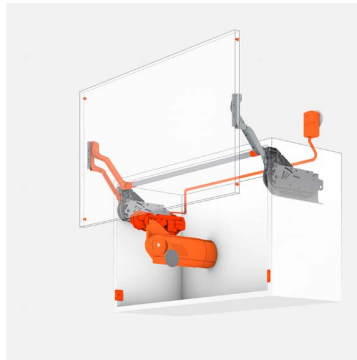

# SERVO-DRIVE for AVENTOS HL

The electrical motion support system for lift ups.

# SERVO-DRIVE for AVENTOS HL

Lift Up System

SERVO-DRIVE

by Blum

## Wide Aluminum Frames

Carcase Height	Carcase Width	Ordering Code (Servo-Drive unit)	Retail Price/set (Servo-Drive unit)	Ordering Code (Servo-Drive unit w/ power supply)	Retail Price/set (Servo-Drive unit w/ power supply)
360mm	600mm	HL2335.3660.WA.SD	₱ 48,210.00	HL2335.3660.WA.SDPS	₱ 62,045.00
360mm	900mm	HL2535.3690.WA.SD	₱ 48,790.00	HL2535.3690.WA.SDPS	₱ 62,625.00
360mm	1200mm	HL2535.36120.WA.SD	₱ 48,790.00	HL2535.36120.WA.SDPS	₱ 62,625.00
360mm	1800mm	HL2735.36180.WA.SD	₱ 48,790.00	HL2735.36180.WA.SDPS	₱ 62,625.00
375mm	600mm	HL2335.3760.WA.SD	₱ 48,210.00	HL2335.3760.WA.SDPS	₱ 62,045.00
375mm	900mm	HL2535.3790.WA.SD	₱ 48,790.00	HL2535.3790.WA.SDPS	₱ 62,625.00
375mm	1200mm	HL2535.37120.WA.SD	₱ 48,790.00	HL2535.37120.WA.SDPS	₱ 62,625.00
375mm	1800mm	HL2735.37180.WA.SD	₱ 48,790.00	HL2735.37180.WA.SDPS	₱ 62,625.00
390mm	600mm	HL2335.3960.WA.SD	₱ 48,210.00	HL2335.3960.WA.SDPS	₱ 62,045.00
390mm	900mm	HL2535.3990.WA.SD	₱ 48,790.00	HL2535.3990.WA.SDPS	₱ 62,625.00
390mm	1200mm	HL2535.39120.WA.SD	₱ 48,790.00	HL2535.39120.WA.SDPS	₱ 62,625.00
390mm	1800mm	HL2735.39180.WA.SD	₱ 48,790.00	HL2735.39180.WA.SDPS	₱ 62,625.00
500mm	600mm	HL2538.5060.WA.SD	₱ 48,965.00	HL2538.5060.WA.SDPS	₱ 62,795.00
500mm	900mm	HL2538.5090.WA.SD	₱ 48,965.00	HL2538.5090.WA.SDPS	₱ 62,795.00
500mm	1200mm	HL2738.50120.WA.SD	₱ 48,965.00	HL2738.50120.WA.SDPS	₱ 62,795.00
500mm	1800mm	HL2938.50180.WA.SD	₱ 53,120.00	HL2938.50180.WA.SDPS	₱ 66,955.00
576mm	600mm	HL2539.5760.WA.SD	₱ 49,425.00	HL2539.5760.WA.SDPS	₱ 62,915.00
576mm	900mm	HL2739.5790.WA.SD	₱ 49,425.00	HL2739.5790.WA.SDPS	₱ 62,915.00
576mm	1200mm	HL2739.57120.WA.SD	₱ 49,425.00	HL2739.57120.WA.SDPS	₱ 62,915.00
576mm	1800mm	HL2939.57180.WA.SD	₱ 53,585.00	HL2939.57180.WA.SDPS	₱ 67,070.00